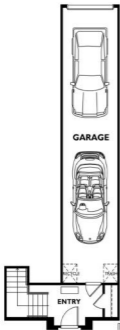

Elements at Vantis - Plan 4 - Reverse

2.5 Bathrooms - 2 Bedrooms - 2 Car Garage - 1917 Sq. Ft.

Sales Center:

Shea Homes

Caring since 1881

Floor 1