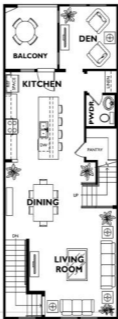

# Elements at Vantis - Plan 4 - Reverse

2.5 Bathrooms - 2 Bedrooms - 2 Car Garage - 1917 Sq. Ft.

Sales Center:

### Floor 1

### Floor 2

### Floor 3