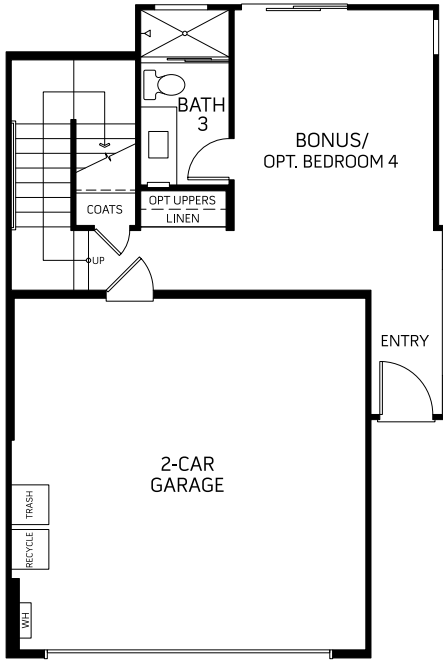

Residence 3 Balboa

2,134-2,157 Square Feet + 487-878 Square Feet Rooftop Deck

Up to 4 Bedrooms • 3.5 Baths • 2 Car Garage

FIRST FLOOR

SECOND FLOOR

THIRD FLOOR

OPTIONAL BEDROOM 3
IN LIEU OF BONUS

3A ROOF DECK

3B ROOF DECK

All square footage is approximate and MBK Homes reserves the right to modify plans, features, square footage, window locations, and specifications without prior notice or obligation. Closet locations may vary. See your Ebb Tide New Home Consultant for details.