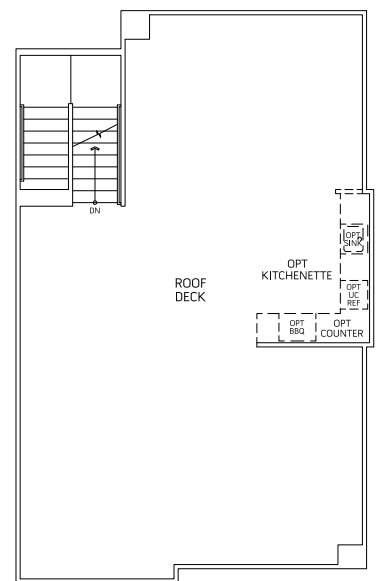

Residence 3 Balboa

2,134-2,157 Square Feet + 487-878 Square Feet Rooftop Deck

Up to 4 Bedrooms • 3.5 Baths • 2 Car Garage

FIRST FLOOR

SECOND FLOOR

THIRD FLOOR

OPTIONAL BEDROOM 3
IN LIEU OF BONUS

3A ROOF DECK

3B ROOF DECK

All square footage is approximate and MBK Homes reserves the right to modify plans, features, square footage, window locations, and specifications without prior notice or obligation. Closet locations may vary. See your Ebb Tide New Home Consultant for details.