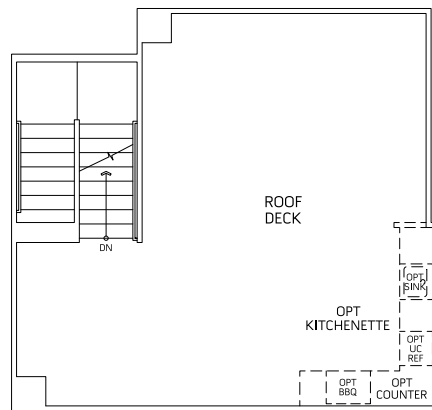

Residence 3 Balboa

2,134-2,157 Square Feet + 487-878 Square Feet Rooftop Deck

Up to 4 Bedrooms • 3.5 Baths • 2 Car Garage

FIRST FLOOR

SECOND FLOOR

THIRD FLOOR

OPTIONAL BEDROOM 3
IN LIEU OF BONUS

3A ROOF DECK

3B ROOF DECK

All square footage is approximate and MBK Homes reserves the right to modify plans, features, square footage, window locations, and specifications without prior notice or obligation. Closet locations may vary. See your Ebb Tide New Home Consultant for details.