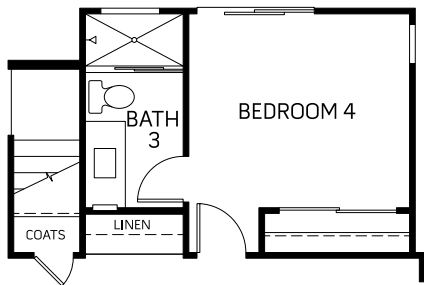

Residence 3 Balboa

2,134-2,157 Square Feet + 487-878 Square Feet Rooftop Deck

Up to 4 Bedrooms • 3.5 Baths • 2 Car Garage

FIRST FLOOR

SECOND FLOOR

THIRD FLOOR

OPTIONAL BEDROOM 3
IN LIEU OF BONUS

3A ROOF DECK

3B ROOF DECK

All square footage is approximate and MBK Homes reserves the right to modify plans, features, square footage, window locations, and specifications without prior notice or obligation. Closet locations may vary. See your Ebb Tide New Home Consultant for details.