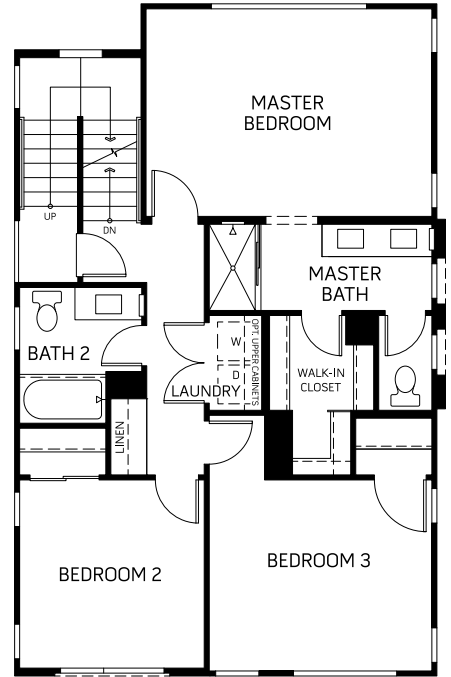

Residence 3 Balboa

2,134-2,157 Square Feet + 487-878 Square Feet Rooftop Deck

Up to 4 Bedrooms • 3.5 Baths • 2 Car Garage

FIRST FLOOR

SECOND FLOOR

THIRD FLOOR

OPTIONAL BEDROOM 3
IN LIEU OF BONUS

3A ROOF DECK

3B ROOF DECK

All square footage is approximate and MBK Homes reserves the right to modify plans, features, square footage, window locations, and specifications without prior notice or obligation. Closet locations may vary. See your Ebb Tide New Home Consultant for details.