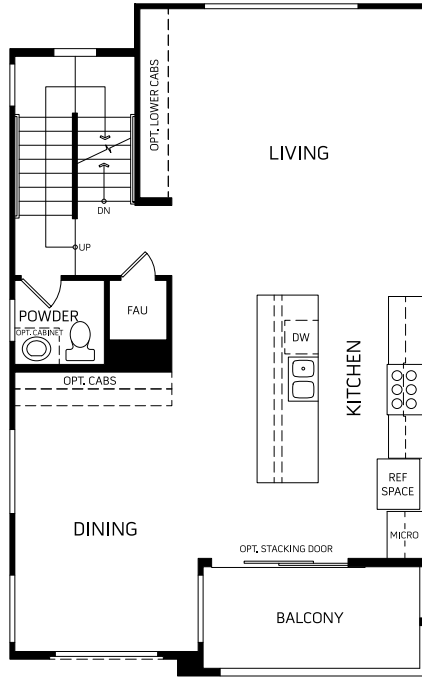

Residence 3 Balboa

2,134-2,157 Square Feet + 487-878 Square Feet Rooftop Deck

Up to 4 Bedrooms • 3.5 Baths • 2 Car Garage

FIRST FLOOR

SECOND FLOOR

THIRD FLOOR

OPTIONAL BEDROOM 3
IN LIEU OF BONUS

3A ROOF DECK

3B ROOF DECK

All square footage is approximate and MBK Homes reserves the right to modify plans, features, square footage, window locations, and specifications without prior notice or obligation. Closet locations may vary. See your Ebb Tide New Home Consultant for details.