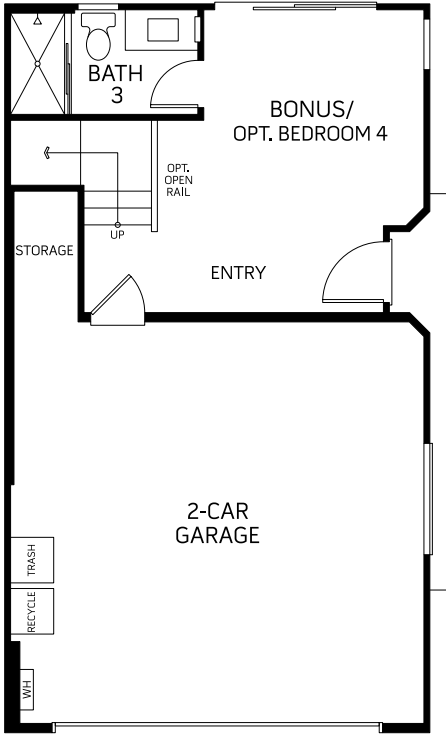

Residence 2 Lido

1,809-1,829 Square Feet + 423-650 Square Feet Rooftop Deck

Up to 4 Bedrooms • 3.5 Baths • 2 Car Garage

FIRST FLOOR

SECOND FLOOR

THIRD FLOOR

OPTIONAL BEDROOM 3
IN LIEU OF BONUS

2A ROOF DECK

2B ROOF DECK

All square footage is approximate and MBK Homes reserves the right to modify plans, features, square footage, window locations, and specifications without prior notice or obligation. Closet locations may vary. See your Ebb Tide New Home Consultant for details.