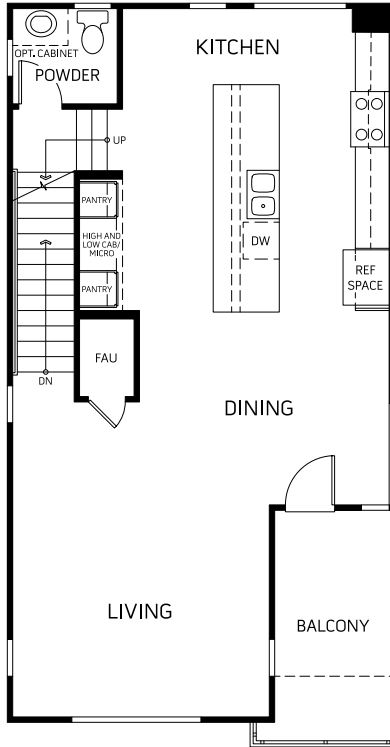

Residence 2 Lido

1,809-1,829 Square Feet + 423-650 Square Feet Rooftop Deck

Up to 4 Bedrooms • 3.5 Baths • 2 Car Garage

FIRST FLOOR

SECOND FLOOR

THIRD FLOOR

OPTIONAL BEDROOM 3
IN LIEU OF BONUS

2A ROOF DECK

2B ROOF DECK

All square footage is approximate and MBK Homes reserves the right to modify plans, features, square footage, window locations, and specifications without prior notice or obligation. Closet locations may vary. See your Ebb Tide New Home Consultant for details.