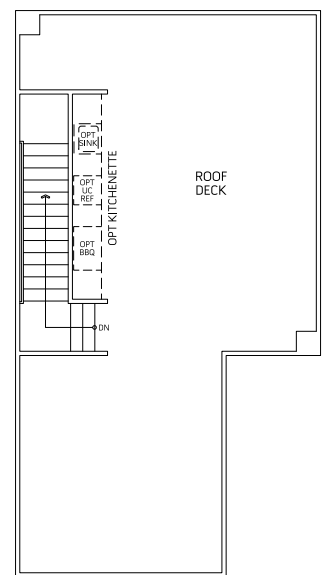

Residence 2 Lido

1,809-1,829 Square Feet + 423-650 Square Feet Rooftop Deck

Up to 4 Bedrooms • 3.5 Baths • 2 Car Garage

FIRST FLOOR

SECOND FLOOR

THIRD FLOOR

OPTIONAL BEDROOM 3
IN LIEU OF BONUS

2A ROOF DECK

2B ROOF DECK

All square footage is approximate and MBK Homes reserves the right to modify plans, features, square footage, window locations, and specifications without prior notice or obligation. Closet locations may vary. See your Ebb Tide New Home Consultant for details.