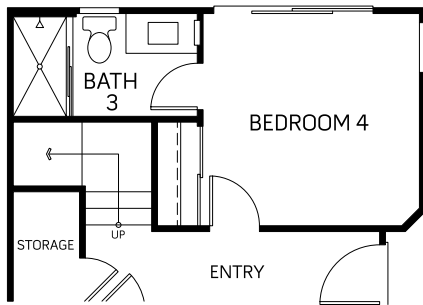

Residence 2 Lido

1,809-1,829 Square Feet + 423-650 Square Feet Rooftop Deck

Up to 4 Bedrooms • 3.5 Baths • 2 Car Garage

FIRST FLOOR

SECOND FLOOR

THIRD FLOOR

OPTIONAL BEDROOM 3
IN LIEU OF BONUS

2A ROOF DECK

2B ROOF DECK

All square footage is approximate and MBK Homes reserves the right to modify plans, features, square footage, window locations, and specifications without prior notice or obligation. Closet locations may vary. See your Ebb Tide New Home Consultant for details.