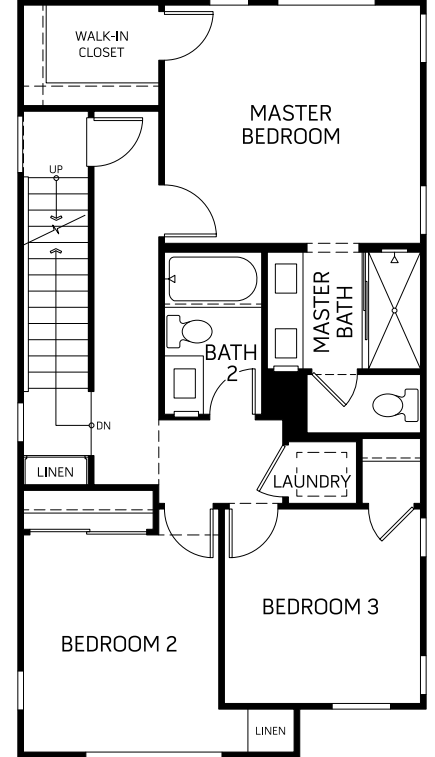

Residence 2 Lido

1,809-1,829 Square Feet + 423-650 Square Feet Rooftop Deck

Up to 4 Bedrooms • 3.5 Baths • 2 Car Garage

FIRST FLOOR

SECOND FLOOR

THIRD FLOOR

OPTIONAL BEDROOM 3
IN LIEU OF BONUS

2A ROOF DECK

2B ROOF DECK

All square footage is approximate and MBK Homes reserves the right to modify plans, features, square footage, window locations, and specifications without prior notice or obligation. Closet locations may vary. See your Ebb Tide New Home Consultant for details.