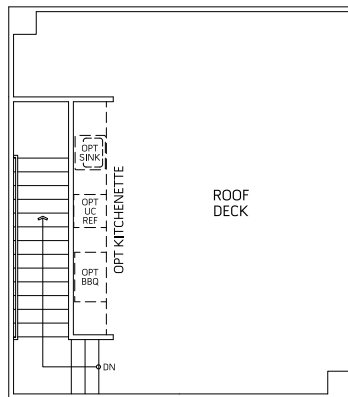

Residence 2 Lido

1,809-1,829 Square Feet + 423-650 Square Feet Rooftop Deck

Up to 4 Bedrooms • 3.5 Baths • 2 Car Garage

FIRST FLOOR

SECOND FLOOR

THIRD FLOOR

OPTIONAL BEDROOM 3
IN LIEU OF BONUS

2A ROOF DECK

2B ROOF DECK

All square footage is approximate and MBK Homes reserves the right to modify plans, features, square footage, window locations, and specifications without prior notice or obligation. Closet locations may vary. See your Ebb Tide New Home Consultant for details.