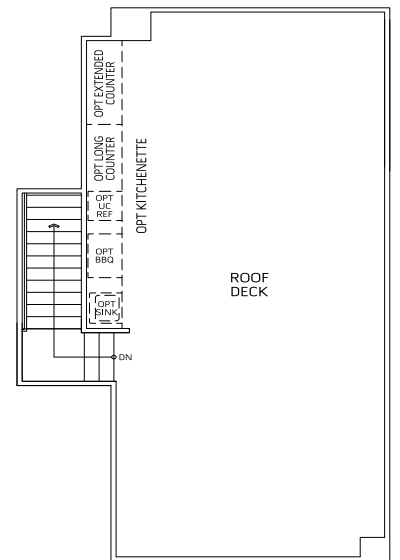

Residence 1 Harbor

1,708 Square Feet + 400-620 Square Feet Rooftop Deck

Up to 3 Bedrooms • 3.5 Baths • 2 Car Garage

FIRST FLOOR

SECOND FLOOR

THIRD FLOOR

OPTIONAL BEDROOM 3
IN LIEU OF BONUS

1A ROOF DECK

1B ROOF DECK

All square footage is approximate and MBK Homes reserves the right to modify plans, features, square footage, window locations, and specifications without prior notice or obligation. Closet locations may vary. See your Ebb Tide New Home Consultant for details.