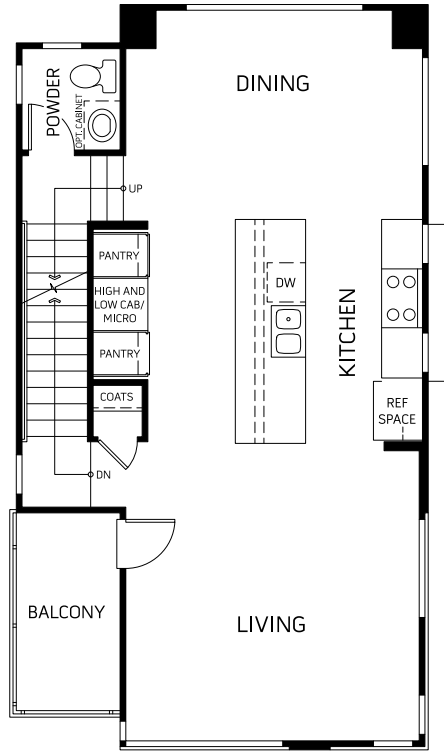

Residence 1 Harbor

1,708 Square Feet + 400-620 Square Feet Rooftop Deck

Up to 3 Bedrooms • 3.5 Baths • 2 Car Garage

FIRST FLOOR

SECOND FLOOR

THIRD FLOOR

OPTIONAL BEDROOM 3
IN LIEU OF BONUS

1A ROOF DECK

1B ROOF DECK

All square footage is approximate and MBK Homes reserves the right to modify plans, features, square footage, window locations, and specifications without prior notice or obligation. Closet locations may vary. See your Ebb Tide New Home Consultant for details.