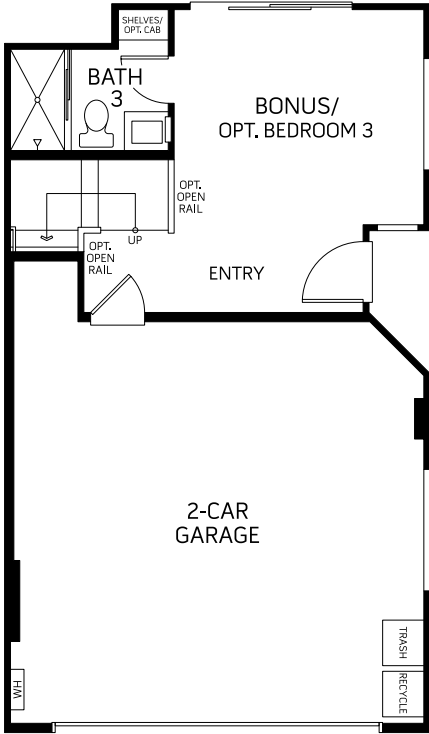

Residence 1 Harbor

1,708 Square Feet + 400-620 Square Feet Rooftop Deck

Up to 3 Bedrooms • 3.5 Baths • 2 Car Garage

FIRST FLOOR

SECOND FLOOR

THIRD FLOOR

OPTIONAL BEDROOM 3
IN LIEU OF BONUS

1A ROOF DECK

1B ROOF DECK

All square footage is approximate and MBK Homes reserves the right to modify plans, features, square footage, window locations, and specifications without prior notice or obligation. Closet locations may vary. See your Ebb Tide New Home Consultant for details.