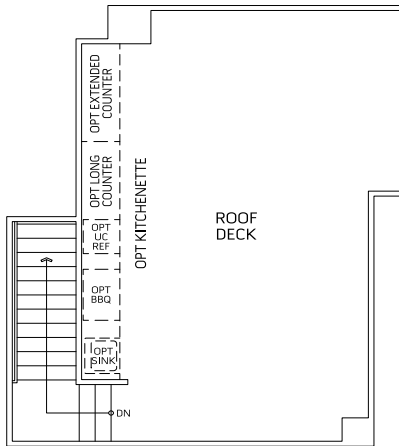

Residence 1 Harbor

1,708 Square Feet + 400-620 Square Feet Rooftop Deck

Up to 3 Bedrooms • 3.5 Baths • 2 Car Garage

FIRST FLOOR

SECOND FLOOR

THIRD FLOOR

OPTIONAL BEDROOM 3
IN LIEU OF BONUS

1A ROOF DECK

1B ROOF DECK

All square footage is approximate and MBK Homes reserves the right to modify plans, features, square footage, window locations, and specifications without prior notice or obligation. Closet locations may vary. See your Ebb Tide New Home Consultant for details.