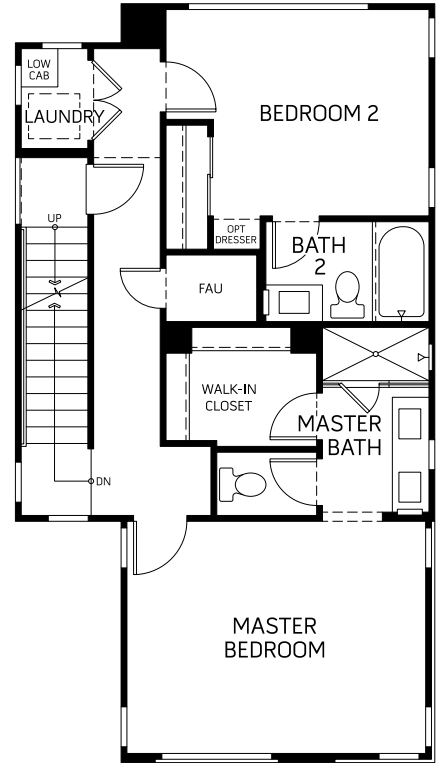

Residence 1 Harbor

1,708 Square Feet + 400-620 Square Feet Rooftop Deck

Up to 3 Bedrooms • 3.5 Baths • 2 Car Garage

FIRST FLOOR

SECOND FLOOR

THIRD FLOOR

OPTIONAL BEDROOM 3
IN LIEU OF BONUS

1A ROOF DECK

1B ROOF DECK

All square footage is approximate and MBK Homes reserves the right to modify plans, features, square footage, window locations, and specifications without prior notice or obligation. Closet locations may vary. See your Ebb Tide New Home Consultant for details.