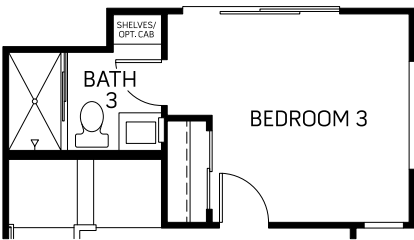

Residence 1 Harbor

1,708 Square Feet + 400-620 Square Feet Rooftop Deck

Up to 3 Bedrooms • 3.5 Baths • 2 Car Garage

FIRST FLOOR

SECOND FLOOR

THIRD FLOOR

OPTIONAL BEDROOM 3
IN LIEU OF BONUS

1A ROOF DECK

1B ROOF DECK

All square footage is approximate and MBK Homes reserves the right to modify plans, features, square footage, window locations, and specifications without prior notice or obligation. Closet locations may vary. See your Ebb Tide New Home Consultant for details.